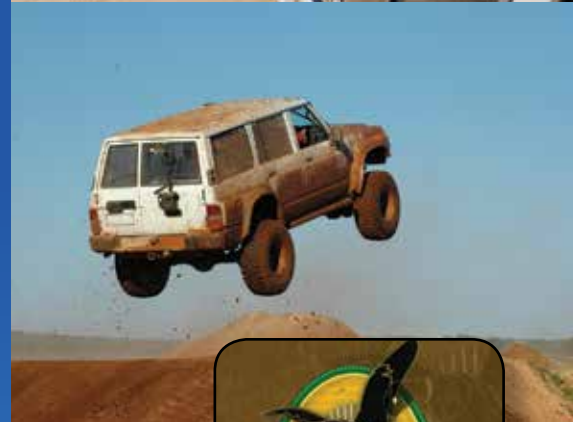

The best protection available for your vehicle and machinery seats.

Sutherland Shire
OFF ROAD EQUIPMENT
www.4wdgear.com.au

69 Waratah Street Kirrawee PH: 9545 0666
WE OFFER A FULL RANGE OF SERVICES

Mechanical Services, Trip Preparation Checks, Brakes & Clutches, Fuel Injection on Diesel & Petrol Models, Wide Range of Suspension Products for all Makes & Models.